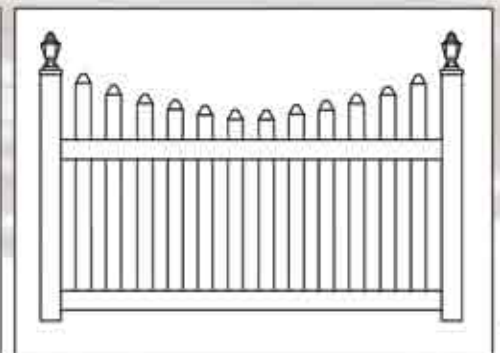

** colour samples provided above may differ slightly to that of actual product.

Straight Picket Fence

PF-006a-1: 2.0m (w) x 0.9m (h)
 PF-006a-2: 2.0m (w) x 1.2m (h)
 PF-006a-3: 2.0m (w) x 1.5m (h)

Concave Picket Fence