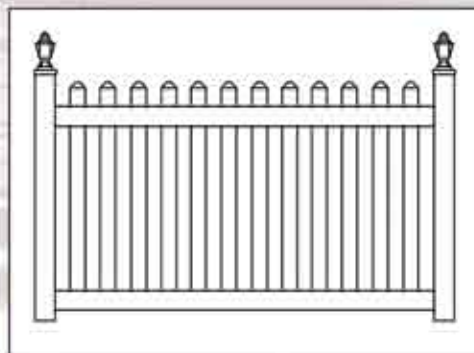

The America-like PVC (Polyvinyl Chloride) Fence series is ideal for all of your fencing needs, its unique sculpture provides a highly durable and aesthetically pleasing product perfect for housing, gardens or even farming.

** colour samples provided above may differ slightly to that of actual product.

Straight Picket Fence

PF-006a-1: 2.0m (w) x 0.9m (h)
 PF-006a-2: 2.0m (w) x 1.2m (h)
 PF-006a-3: 2.0m (w) x 1.5m (h)

Concave Picket Fence